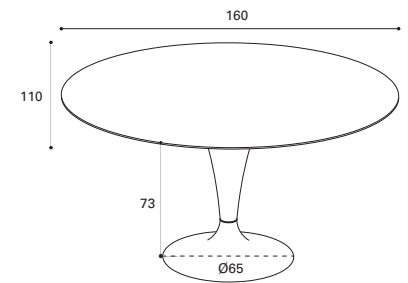

CANTOVO

TAVOLO FISSO CON BASAMENTO FINITURA CROMO E
TOP IN VETRO
*FIXED TABLE WITH STRUCTURE CHROME FINISHING AND GLASS
TOP*

160X110

6483

FINITURE TOP
TOP FINISHES

FINITURE BASAMENTO
STRUCTURE FINISHES